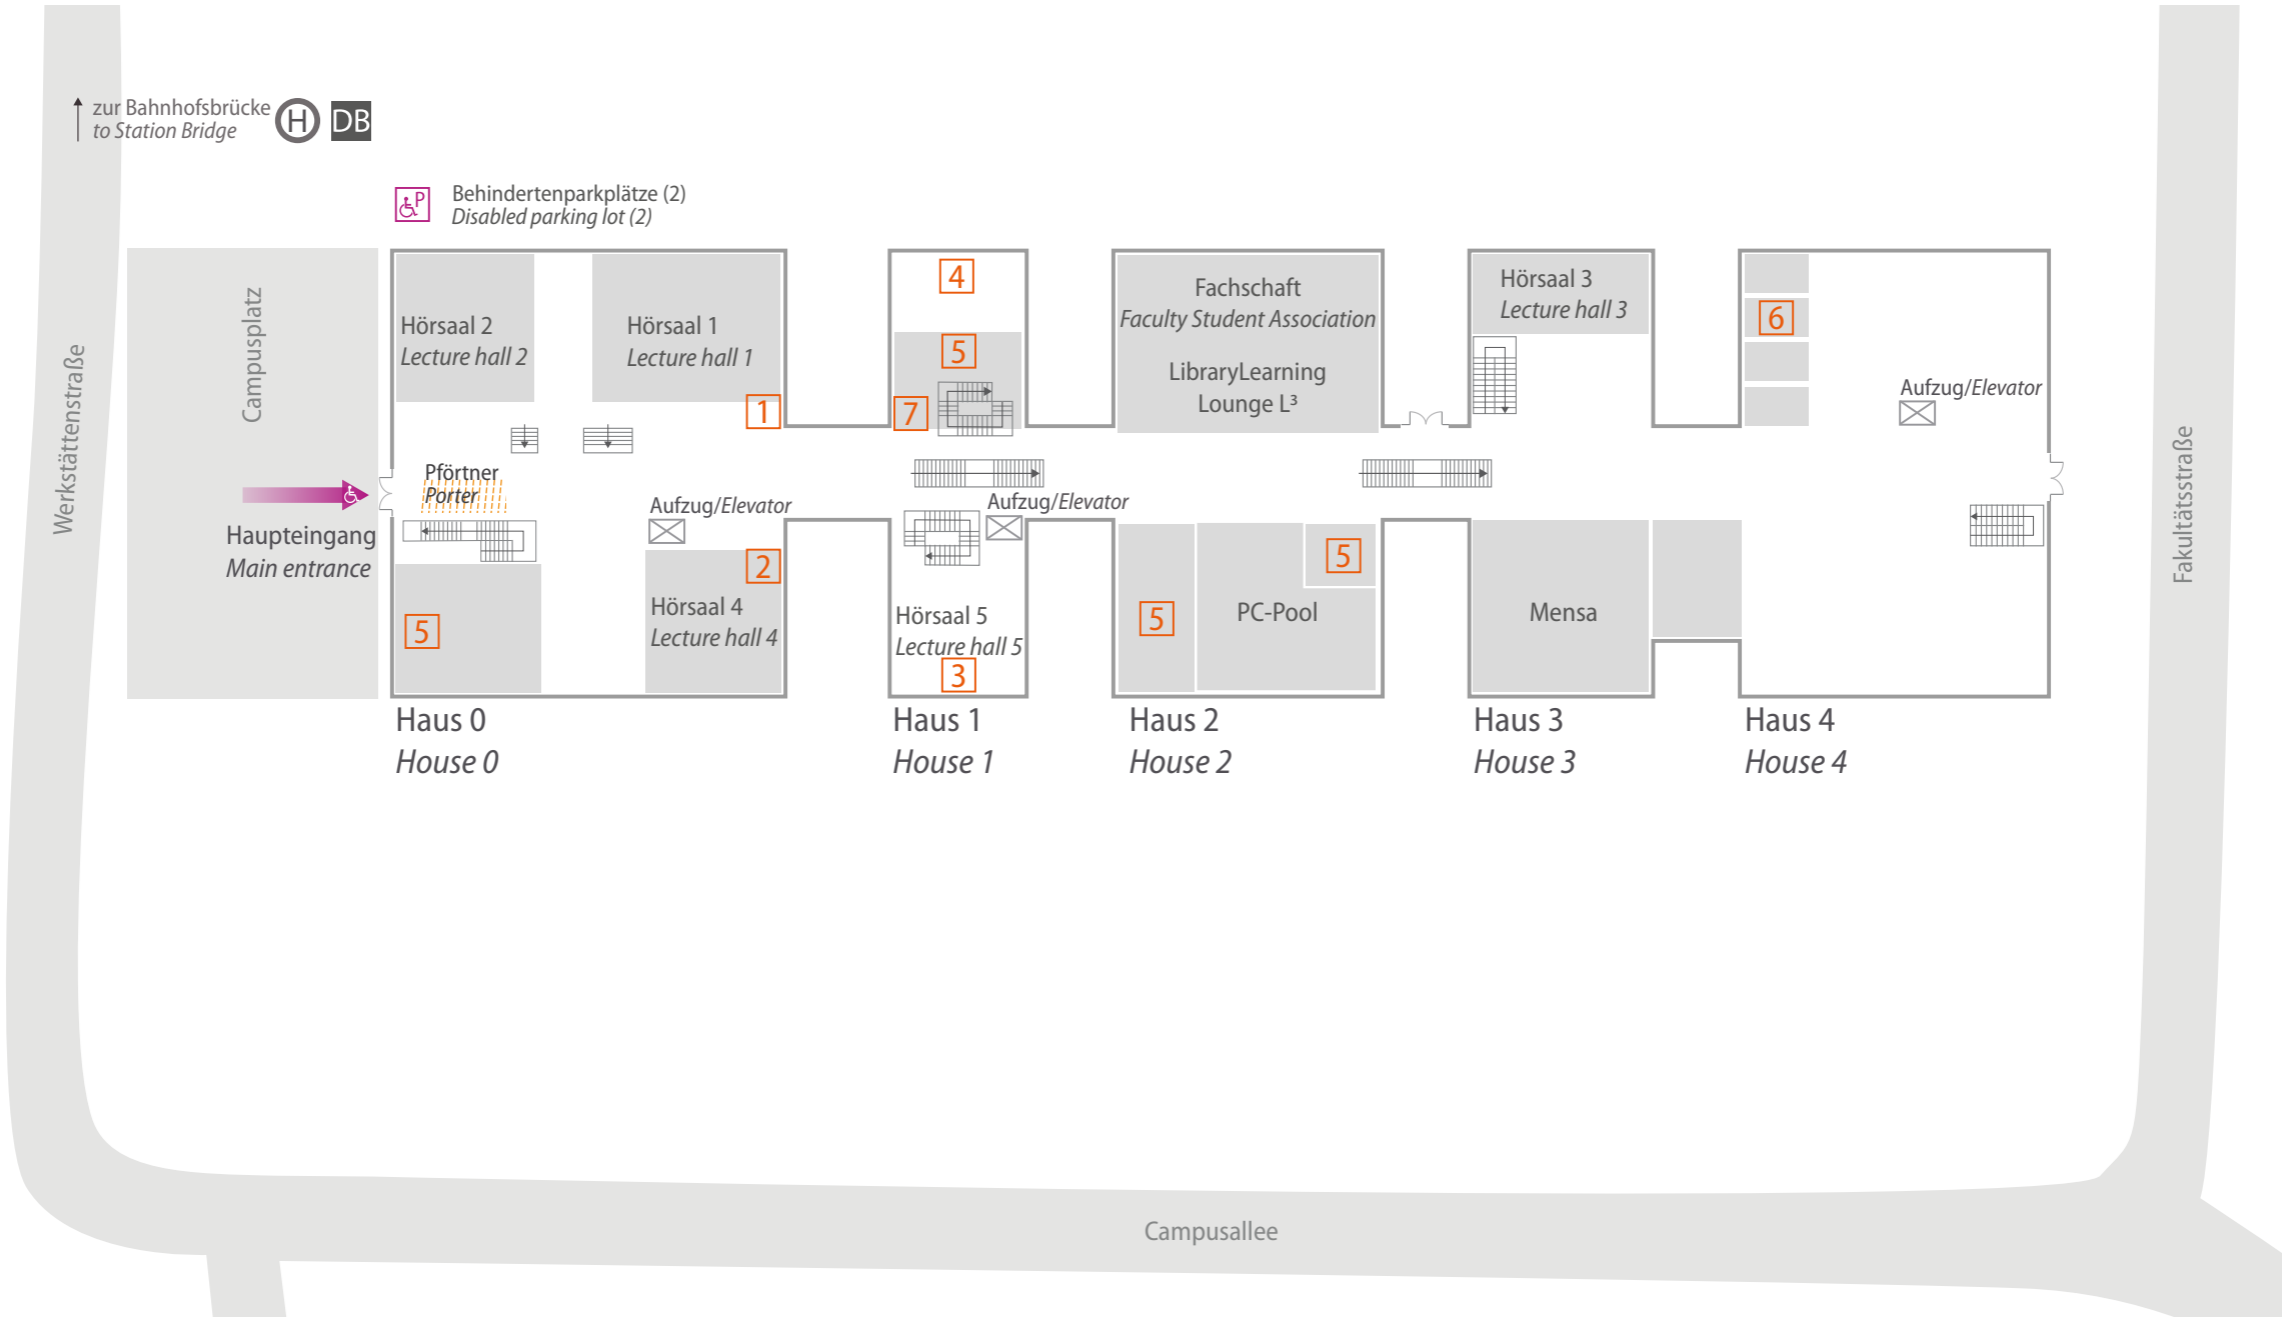

Wo finde ich was? *Where do I find what?*

Campus Leverkusen

Legende Campus Leverkusen Keys Leverkusen Campus

1	Studienbüro Fakultät 11 Haus 0, 1. OG, Raum 1028 <i>Offices of Student and Examination Services Faculty 11</i> House 0, 2 nd Floor, Room 1028	2	Dekanatssekretariat Haus 0, 1. OG, Raum 1036 <i>Office of Dean's secretary</i> House 0, 2 nd Floor, Room 1036	3	projectLAB Haus 1, 3. OG, Raum 3109 <i>projectLAB</i> House 1, 4 th Floor, Room 3109	4	Lernraum Haus 1, 3. OG <i>Learning space</i> House 1, 4 st Floor	5	Seminarräume Erdgeschoss <i>Seminar rooms</i> 1 st Floor	6	Still-, Wickel- und Ruheraum Haus 4, Erdgeschoss, Raum 0404 <i>Baby-care room</i> House 4, 1 st Floor, Room 0404	7	Kopierer, Validierungsstation/ MultiCa-Station, EG, Raum 0101 <i>Copy station, Validating station/ MultiCa station, 1st Floor, Room 0101</i>
---	---	---	---	---	--	---	--	---	--	---	--	---	---